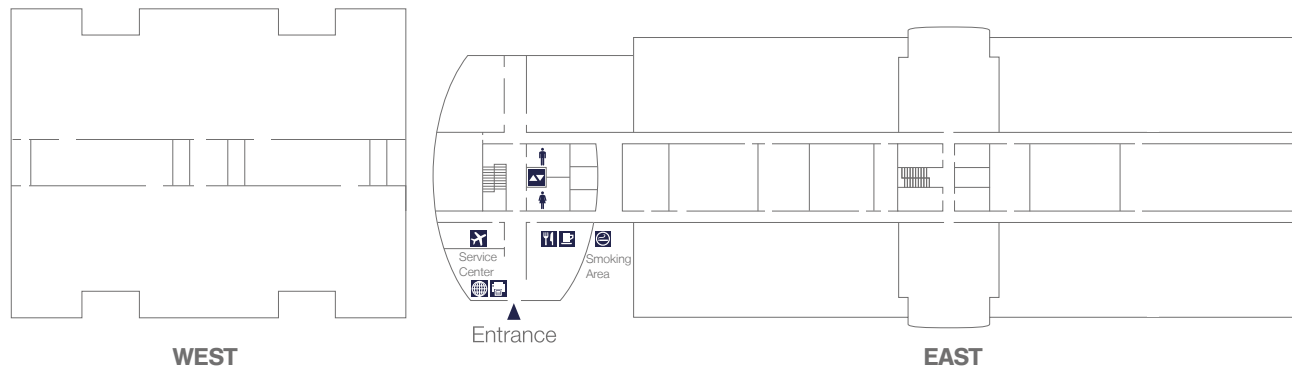

The quick collection of your information. Please observe our new requirements and register in due time prior to your training course.

BUILDING 392

GROUND FLOOR

Overview

Building 392 has two sections: WEST and EAST. These are linked by a central oval section. The building is designed for 22 Full-Flight Simulators.