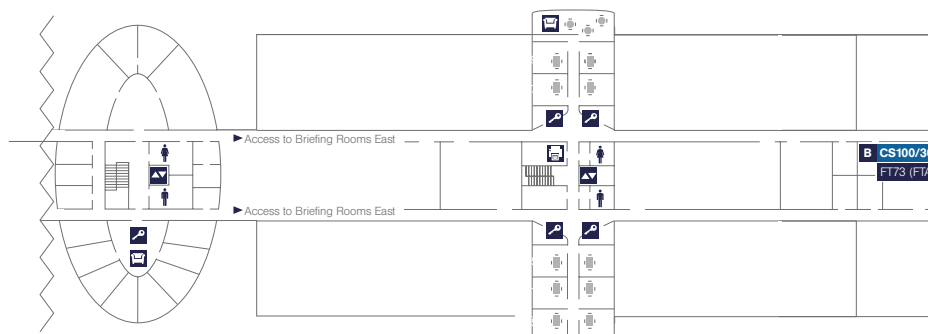

The quick collection of your information. Please observe our new requirements and register in due time prior to your training course.

BUILDING 392

GROUND FLOOR

Overview

Building 392 has two sections: WEST and EAST. These are linked by a central oval section. The building is designed for 22 Full-Flight Simulators.

Ground Floor EAST

The cafeteria "Bartesse" on the Ground Floor offers a selection of hot and cold beverages and snacks. It opens from 8:00 a.m. to 10:00 p.m.

- Service Center / Travel Services
- Internet Station
- Cafeteria "Bartesse"
- Smoking Area
- Break Room
- Briefing Room
- Copy Room
- Lift
- Lockers
- Restroom
- Full-Flight Simulator
- Flat Panel Trainer

1st FLOOR

1st Floor EAST to the FTA Simulator - FT73

Access to the Full-Flight Simulator in building 392 EAST via the gallery on the First Floor.

2nd FLOOR

2nd Floor EAST to the FTA Briefing Room - FT73

The Briefing Room is located on the Second Floor. You can store your manuals etc. in one of the lockers. The Break Room offers free internet access, a printer and vending machines with hot and cold beverages and snacks.