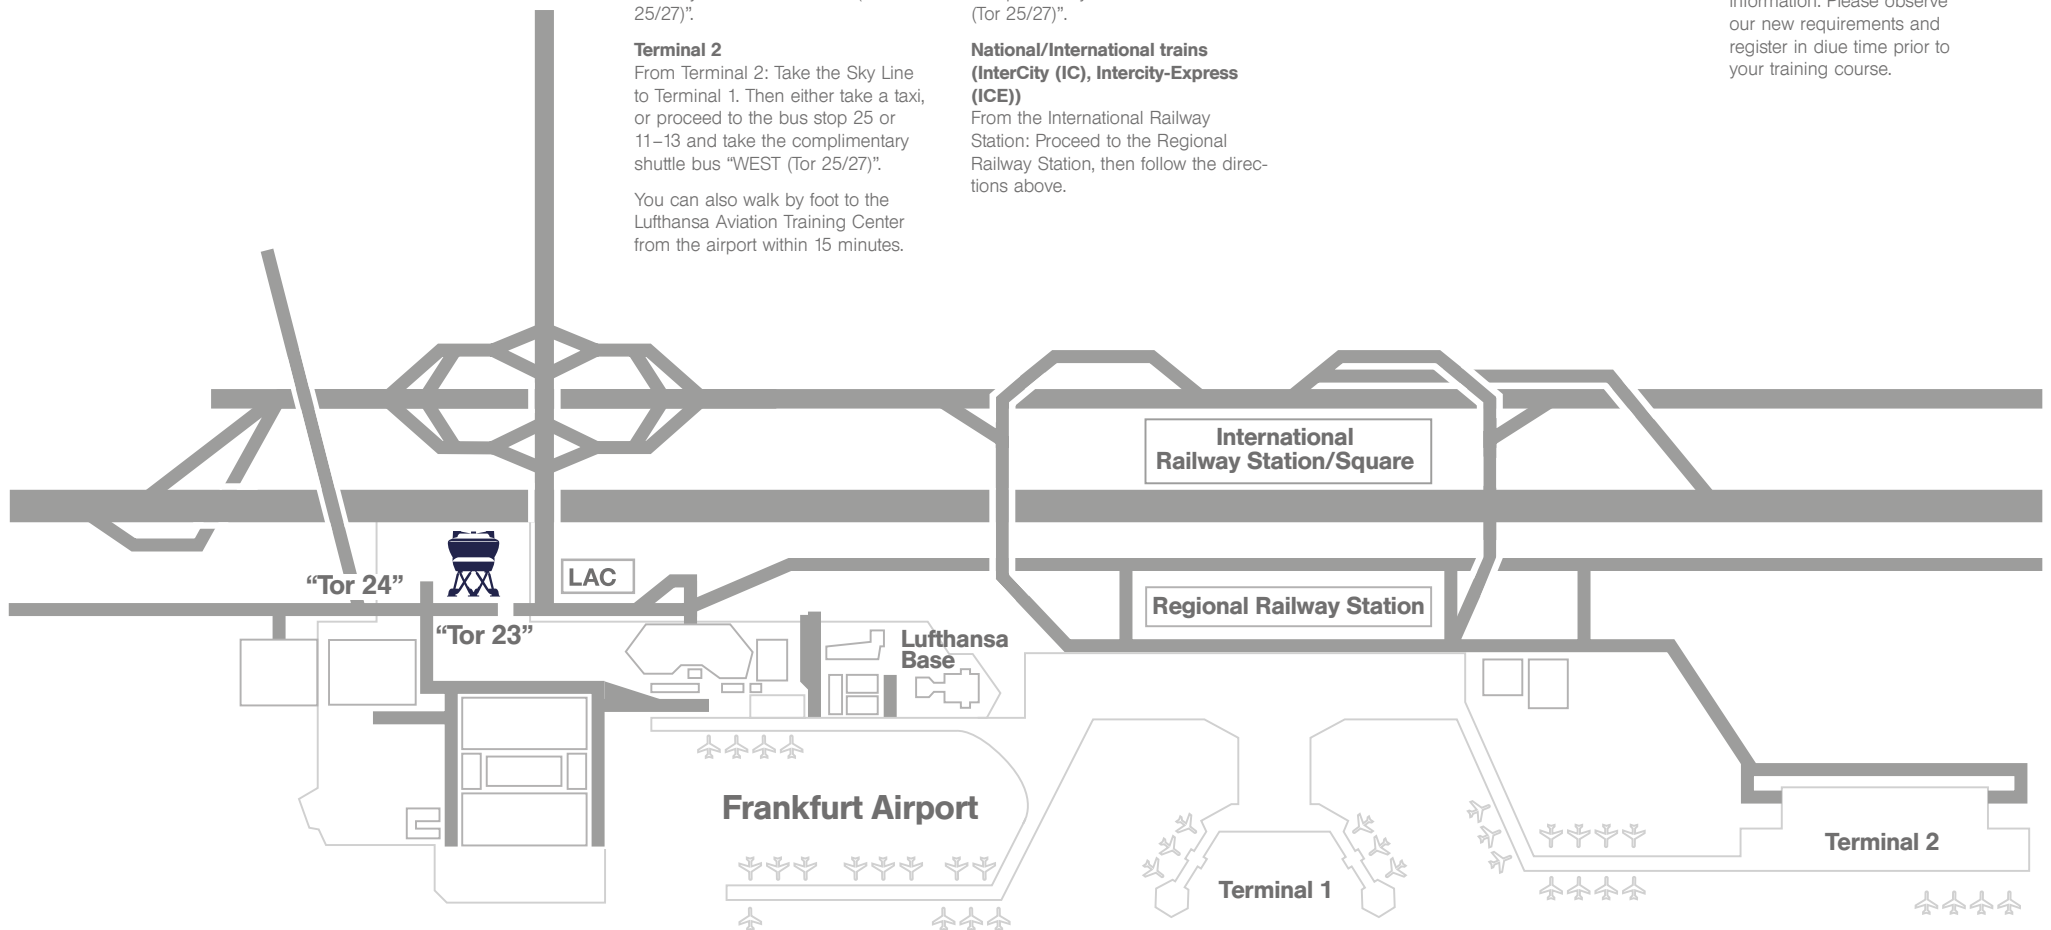

MAP - DIRECTIONS

Location

The training department for the Flight Training Alliance - C Series is located in the building of Lufthansa Aviation Training:

Airportring, Tor 24
60549 Frankfurt/Main
Germany

Terminal 1

From Terminal 1: Either take a taxi, or proceed to the bus stop 25 or 11-13 at Arrival Hall A and take the complimentary shuttle bus "WEST (Tor 25/27)".

Terminal 2

From Terminal 2: Take the Sky Line to Terminal 1. Then either take a taxi, or proceed to the bus stop 25 or 11-13 and take the complimentary shuttle bus "WEST (Tor 25/27)".

You can also walk by foot to the Lufthansa Aviation Training Center from the airport within 15 minutes.

Regional trains (S8 or S9)

From the Regional Railway Station: Either take a taxi, or proceed to the bus stop 25 or 11-13 and take the complimentary shuttle bus "WEST (Tor 25/27)".

National/International trains (InterCity (IC), Intercity-Express (ICE))

From the International Railway Station: Proceed to the Regional Railway Station, then follow the directions above.

Take either of the A3, A5 or B43 highways and follow the signs for "Frankfurt Flughafen" and then for "Tor 21-31".

The quick collection of your information. Please observe our new requirements and register in due time prior to your training course.