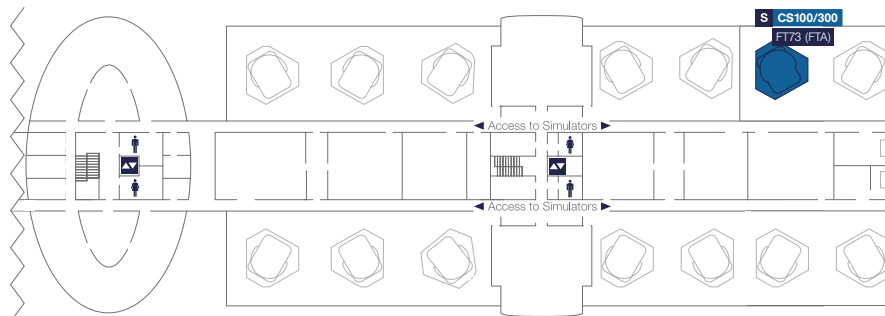

The quick collection of your information. Please observe our new requirements and register in due time prior to your training course.

BUILDING 392

GROUND FLOOR

Overview

Building 392 has two sections: WEST and EAST. These are linked by a central oval section. The building is designed for 22 Full-Flight Simulators.

Ground Floor EAST

The cafeteria "Bartesse" on the Ground Floor offers a selection of hot and cold beverages and snacks. It opens from 8:00 a.m. to 10:00 p.m.

- Service Center / Travel Services
- Internet Station
- Cafeteria "Bartesse"
- Smoking Area
- Break Room
- Briefing Room
- Copy Room
- Lift
- Lockers
- Restroom
- Full-Flight Simulator
- Flat Panel Trainer